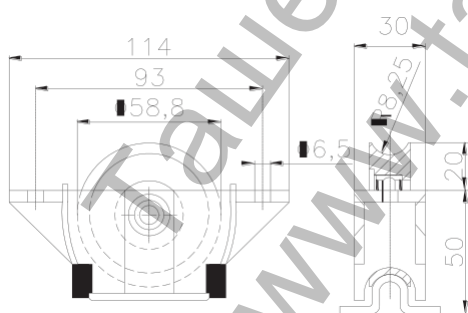

Ролка Estebro® за плъзгачи се врати в кутия с алуминиев цвят ф 60x16 мм, неръждаема стомана AISI 303, завинтване

Cod	Dimens.	Acabado			Peso Max. Kg
26016PI	60x16	Aluminio, Aluminio, Aluminum	2	0,75	300
26016/1PI	60x16	Blanco, Branco, White, Blanc	2	0,75	300
26016/2PI	60x16	Negro, Black, Noir	2	0,75	300

Semi-embed wheel Ø 60 mm

Family: Wheels for aluminium

Material: Wheel of AISI 303 stainless steel, box of aluminium

Finish: Lacqued box

Maximum weight supported*: 300 kg

Description: Wheel with box and bearing 6201 2RS. It is used in aluminum sliding doors to allow their displacement over the guide. Its installation consists in fixing the box to the door's base with two M6 screws.

Better resistance to the corrosion, screws with anticorrosion treatment (Geomet) for a good compatibility with aluminum.

For profiles which inner width is more than 30 mm.

***In perfect conditions of installation, usage and maintenance.**